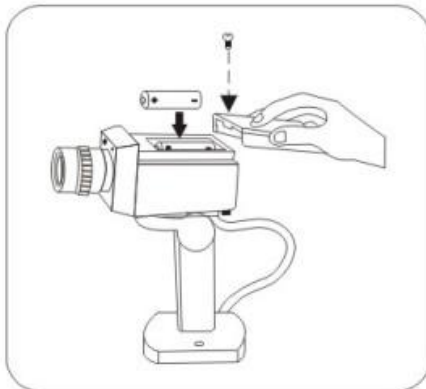

Plastic housing ,
Move Left and Right,with RED LED
Uses 3 AA size batteries (not included)

<http://www.global-export-import.eu>