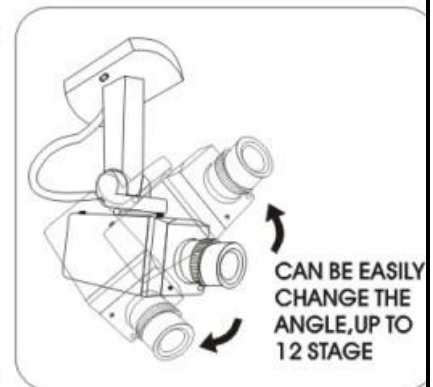

Plastic housing ,
Move Left and Right,with RED LED
Uses 3 AA size batteries (not included)

<http://www.global-export-import.eu>